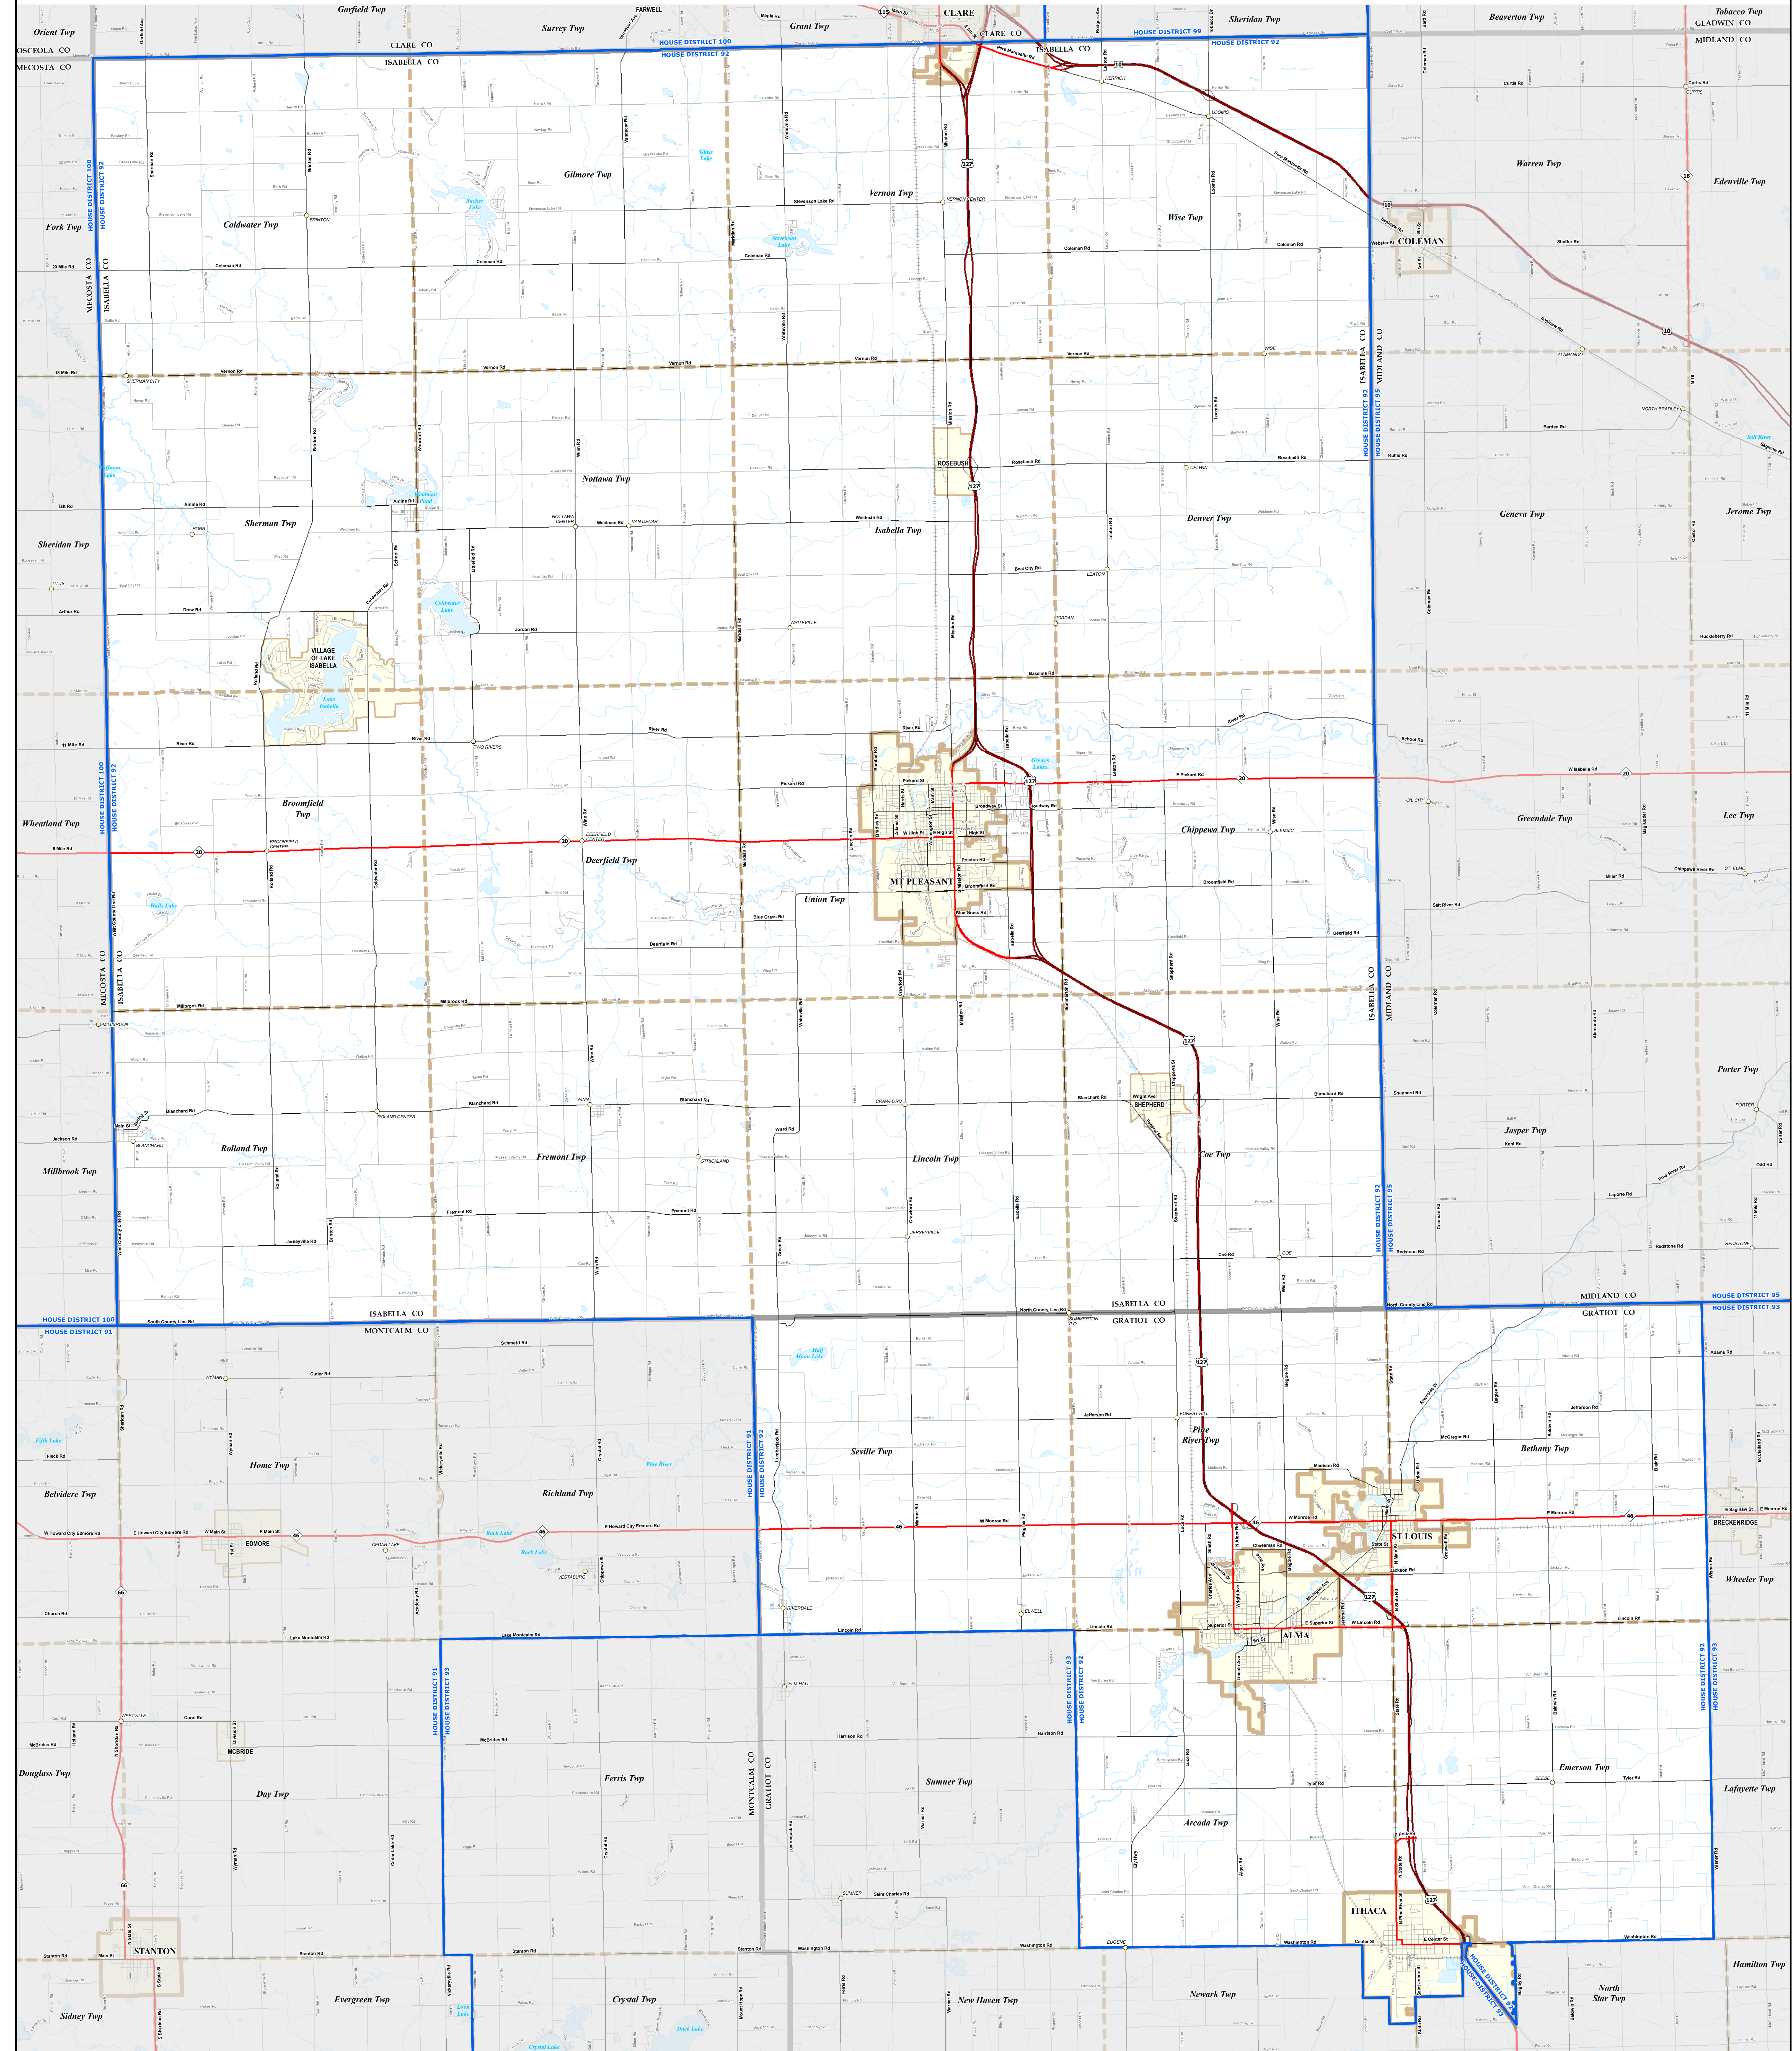

MICHIGAN STATE HOUSE DISTRICT 92

2021 Apportionment Plan

Legend

- House District
- Township
- Freeway
- Railroad
- City
- County
- Highway
- Water Feature
- Village
- State
- Primary Road
- River, Stream, or Drain
- Unincorporated Place
- Local Road